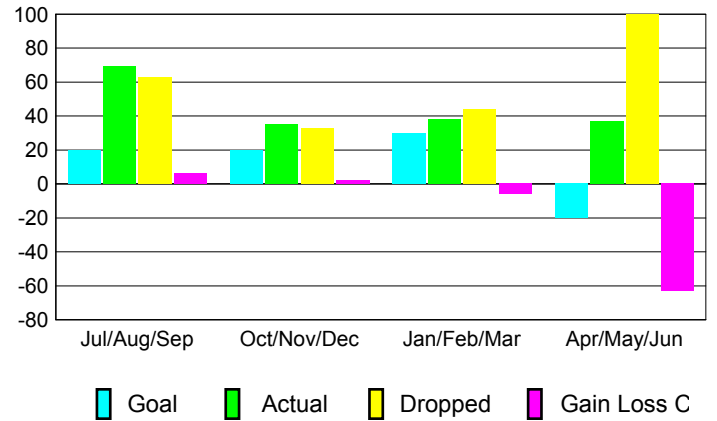

GMT: **SHINOBU GOTO**

Location: **JAPAN**

GMT CA: **5**

CLUBS

Month	New Club Goal	Actual New Clubs	Actual Dropped Clubs	Gain/Loss of Clubs
2012-2013				
Jul/Aug/Sep	0	0	0	0
Oct/Nov/Dec	0	0	0	0
Jan/Feb/Mar	0	0	0	0
Apr/May/Jun	0	0	0	0
Totals	0	0	0	0

Club Results 2012-2013
Goal, New, Dropped, Gain/Loss

YTD Status Quo Clubs 2012-2013

Status Quo Clubs Compared to Status Quo Members

Club Gain/Loss 2012-2013

MEMBERSHIP

Month	Net Memb Goal	Actual New Memb	Actual Dropped Memb	Gain/Loss of Memb
2012-2013				
Jul/Aug/Sep	20	69	63	6
Oct/Nov/Dec	20	35	33	2
Jan/Feb/Mar	30	38	44	-6
Apr/May/Jun	-20	37	100	-63
Totals	50	179	240	-61

Membership Results 2012-2013
Goal, New, Dropped, Gain/Loss

Gender Comparison 2012-2013

Membership Gain/Loss 2012-2013