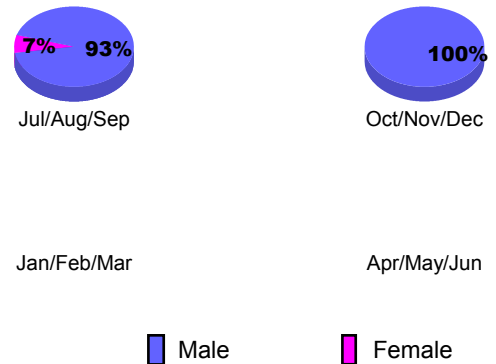

Club Results 2012-2013
Goal, New, Dropped, Gain/Loss

YTD Status Quo Clubs 2012-2013

Status Quo Clubs Compared to Status Quo Members

Club Gain/Loss 2012-2013

MEMBERSHIP

Month	Net Memb Goal	Actual New Memb	Actual Dropped Memb	Gain/Loss of Memb
2012-2013				
Jul/Aug/Sep	20	69	63	6
Oct/Nov/Dec	20	35	33	2
Jan/Feb/Mar	30	38	44	-6
Apr/May/Jun	-20	37	100	-63
Totals	50	179	240	-61

Membership Results 2012-2013
Goal, New, Dropped, Gain/Loss

Gender Comparison 2012-2013

Membership Gain/Loss 2012-2013